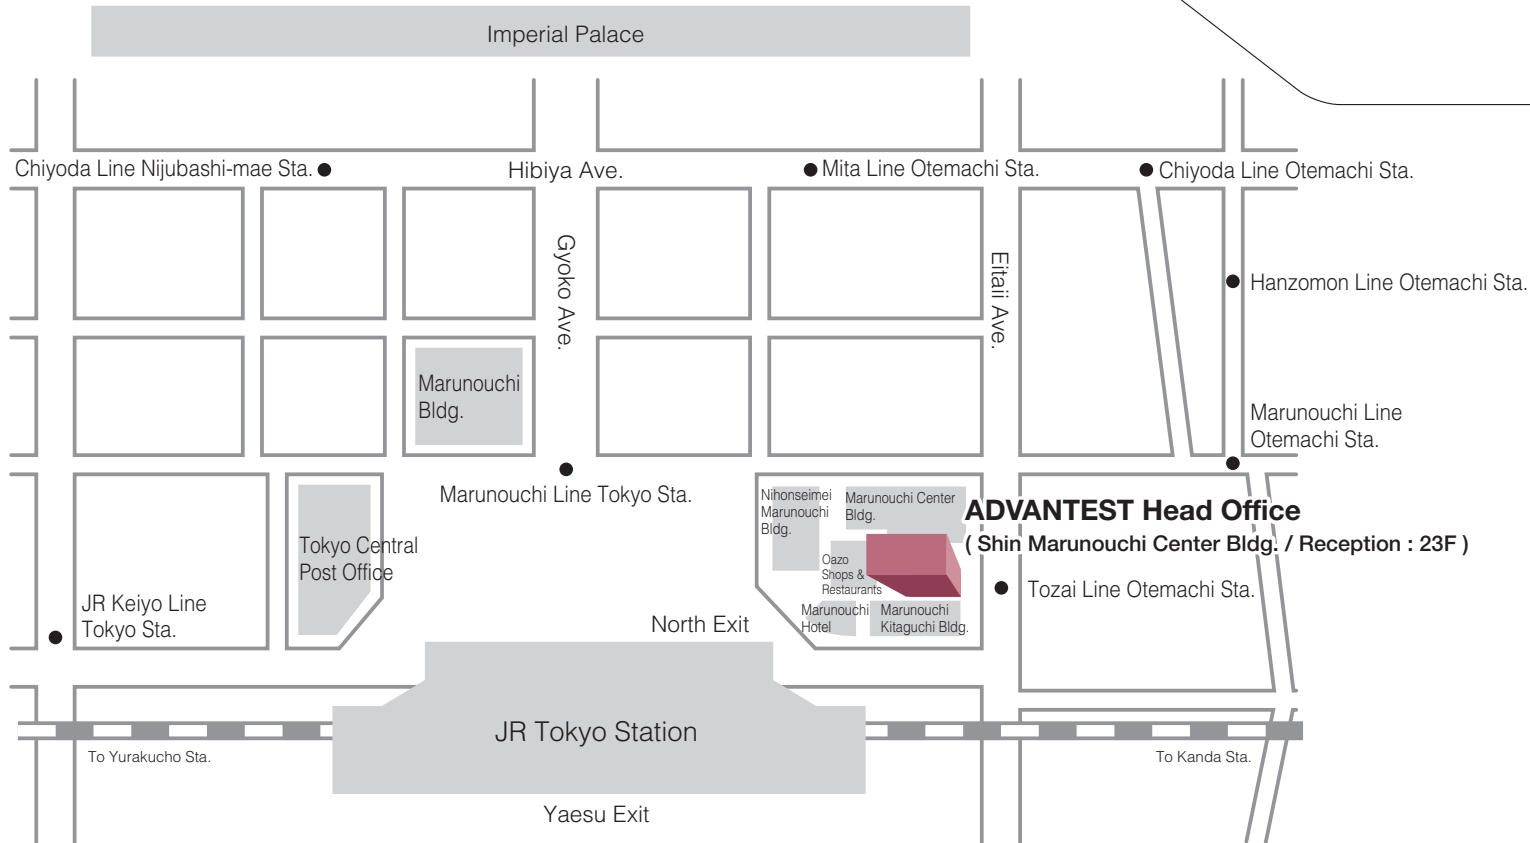

Head Office

Shin Marunouchi Center Bldg., 1-6-2, Marunouchi, Chiyoda-ku, Tokyo 100-0005

ENLARGED VIEW

Nearest Train Stations

JR Lines / Marunouchi Line

Tokyo Station

3 minutes on foot (direct link to the underpass)

Tozai Line

Otemachi Station

2 minutes on foot (direct link to the underpass)

Marunouchi Line / Chiyoda Line / Hanzomon Line / Mita Line

Otemachi Station

7 minutes on foot