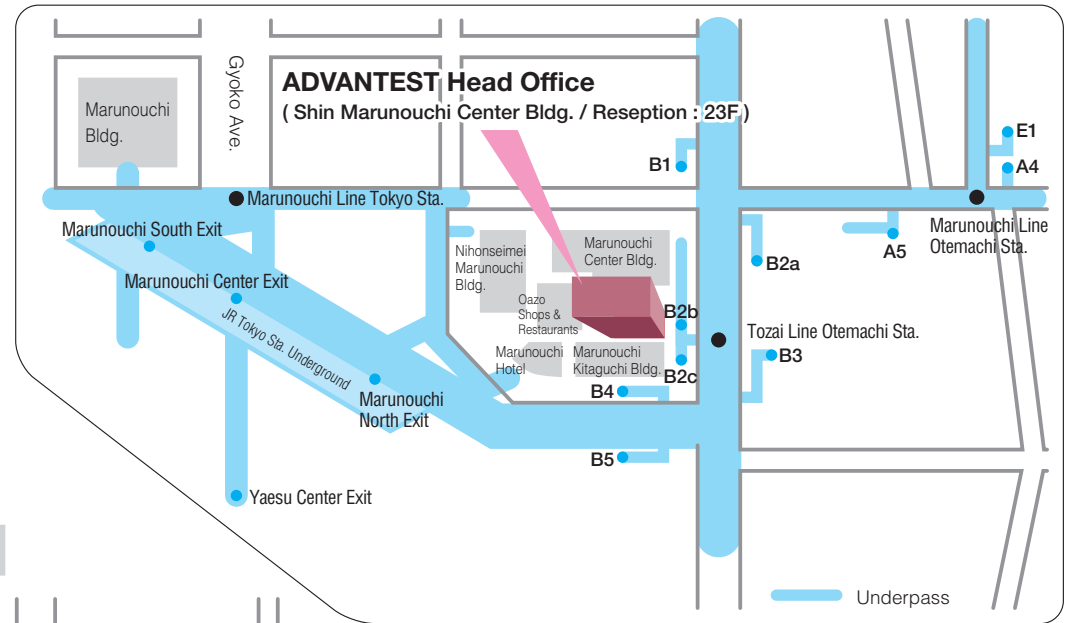

Head Office

Shin Marunouchi Center Bldg., 1-6-2, Marunouchi, Chiyoda-ku, Tokyo 100-0005

ENLARGED VIEW

Nearest Train Stations

JR Lines / Marunouchi Line

Tokyo Station

3 minutes on foot (direct link to the underpass)

Tozai Line

Otemachi Station

2 minutes on foot (direct link to the underpass)

Marunouchi Line / Chiyoda Line / Hanzomon Line / Mita Line

Otemachi Station

7 minutes on foot