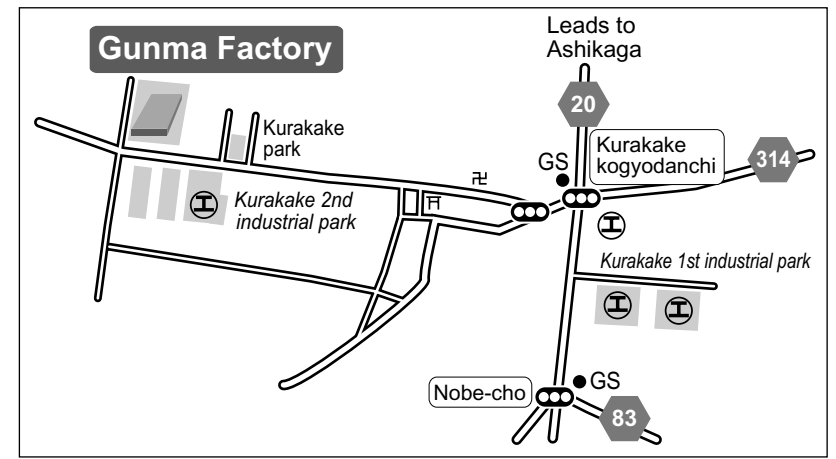

**Gunma Factory**

54-1, Shinozuka, Ora-machi, Ora-gun, Gunma  
 TEL: 0276-88-7500 TEL: 0276-88-7500

◎ Access

<By Car>

13 km from the Tohoku Highway's  
 Tatebayashi interchange.

<By Train & Taxi>

Get off at Fukiage Station (JR Takasaki Line) and  
 take a 40-minute taxi ride or get off at Kawamata  
 Station (Tobu Isesaki Line) and take a 15-minute  
 taxi ride.