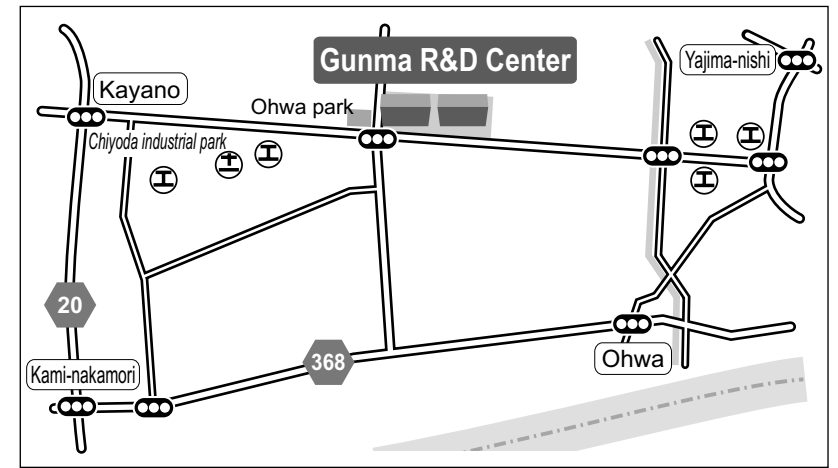

**Gunma R&D Center**

336-1, Ohwa, Meiwa-machi, Ora-gun, Gunma  
 TEL: 0276-70-3300

◎ Access

<By Car>

12 km from the Tohoku Highway's  
 Tatebayashi interchange.

<By Train & Taxi>

Get off at Fukiage Station (JR Takasaki Line)  
 and take a 30-minute taxi ride or get off at  
 Kawamata Station (Tobu Isesaki Line) and  
 take a 10-minute taxi ride.

Close-up